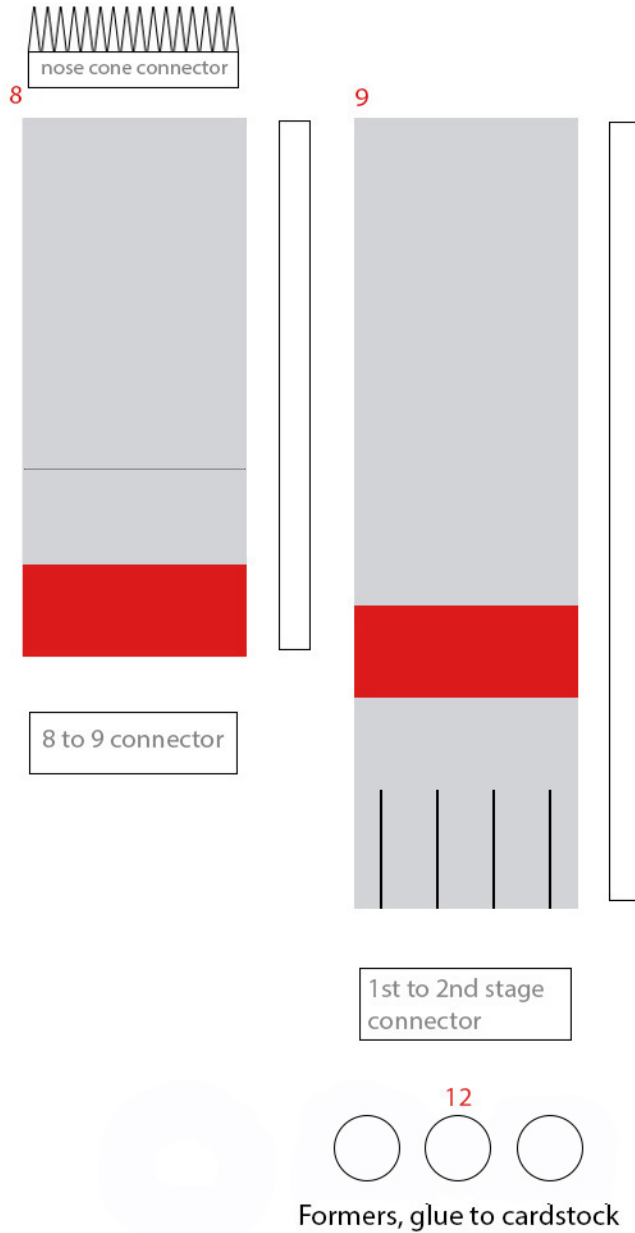

Kappa 9M (K-9M) Sounding Rocket

1st Stage

1/25 Scale paper Model

Color back Black
Remove the light blue circle from 5. Roll 6 to a cone and glue it to the backside of 5 for embedded nozzle.

Kappa 9M (K-9M) Sounding Rocket

2nd Stage

The Kappa series is the 3rd generation of Japanese sounding rockets and represented Japan's first large post-war indigenously-developed sounding rockets. They led eventually to the Lambda and Mu solid rocket satellite launchers.

Kappa 9M Specs:

First Launch: 1962-11-25.
 Last Launch: 1988-01-25.
 Number: 81.
 Height: 11.10 m (36.40 ft).
 Diameter: 0.42 m (1.37 ft).

After the 1st and 2nd stages are complete, glue the 2nd stage on top of the 1st stage using the 1st to 2nd stage connector and part 3 while keeping the seams aligned.