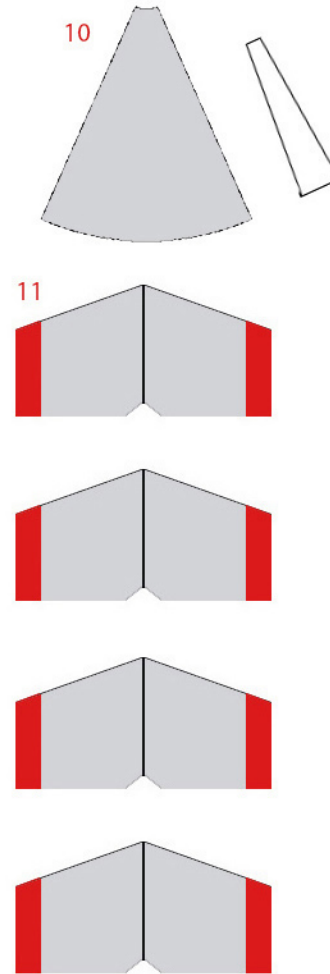

Kappa 9M (K-9M) Sounding Rocket

1st Stage

1/25 Scale paper Model

Color back Black
Remove the light blue circle from 5. Roll 6 to a cone and glue it to the backside of 5 for embedded nozzle.

Kappa 9M (K-9M) Sounding Rocket

2nd Stage

The Kappa series is the 3rd generation of Japanese sounding rockets and represented Japan's first large post-war indigenously-developed sounding rockets. They led eventually to the Lambda and Mu solid rocket satellite launchers.

Kappa 9M Specs:

First Launch: 1962-11-25.
 Last Launch: 1988-01-25.
 Number: 81.
 Height: 11.10 m (36.40 ft).
 Diameter: 0.42 m (1.37 ft).

After the 1st and 2nd stages are complete, glue the 2nd stage on top of the 1st stage using the 1st to 2nd stage connector and part 3 while keeping the seams aligned.