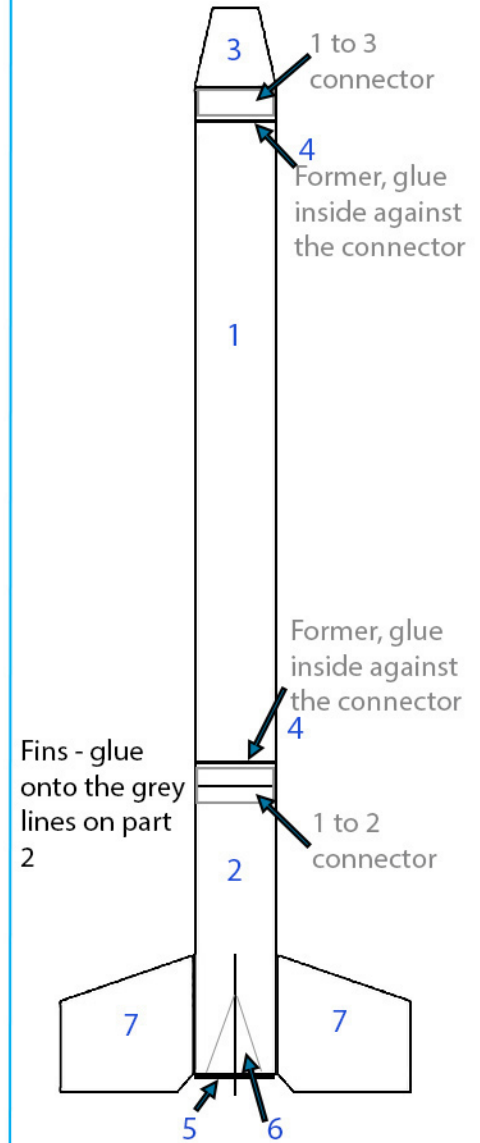

Kappa 9M (K-9M) Sounding Rocket

1st Stage

1/25 Scale paper Model

Color back Black
Remove the light blue circle from 5. Roll 6 to a cone and glue it to the backside of 5 for embedded nozzle.

Kappa 9M (K-9M) Sounding Rocket

Kappa 9M Specs:

First Launch: 1962-11-25.
 Last Launch: 1988-01-25.
 Number: 81.
 Height: 11.10 m (36.40 ft).
 Diameter: 0.42 m (1.37 ft).

After the 1st and 2nd stages are complete, glue the 2nd stage on top of the 1st stage using the 1st to 2nd stage connector and part 3 while keeping the seams aligned.